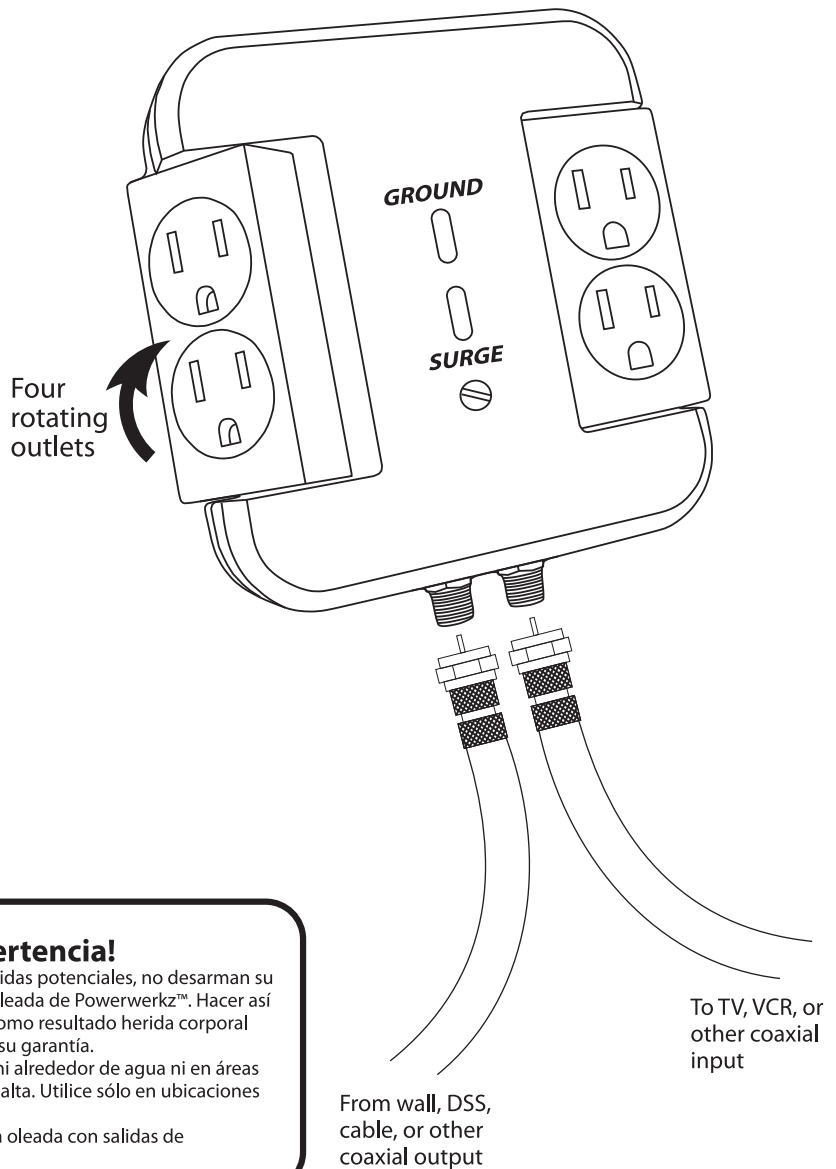

This unit is equipped with both ground (green) and surge (red) LED lights. These lights illuminate to indicate the unit is working properly. If either of these lights fails to illuminate, please replace the surge protector immediately.

Specifications

- 1500 Joules
- 4 rotating outlets
- EMI/ RFI noise filtration
- TV/Coaxial protection
- Surge LED/ Ground LED
- 125V/15A/60Hz
- Voltage Protection:
L-N 400, L-G 500, N-G 400
- UL Certified
- Green LED = Ground status
- Red LED = Surge protection status

Las especificaciones

- 1500 Julio
- 4 salidas que giran
- EMI/filtración de ruido de RFI
- la protección televisión/COAXIAL
- Oleada DIRIGIO/el Suelo DIRIGIO
- 125V/15A/60Hz
- la Protección de Voltaje: L-N 400, L-G 500, N-G 400
- UL Certificó
- Verde DIRIGIDO = estatus de Suelo
- Rojo DIRIGIDO = estatus de protección de Oleada